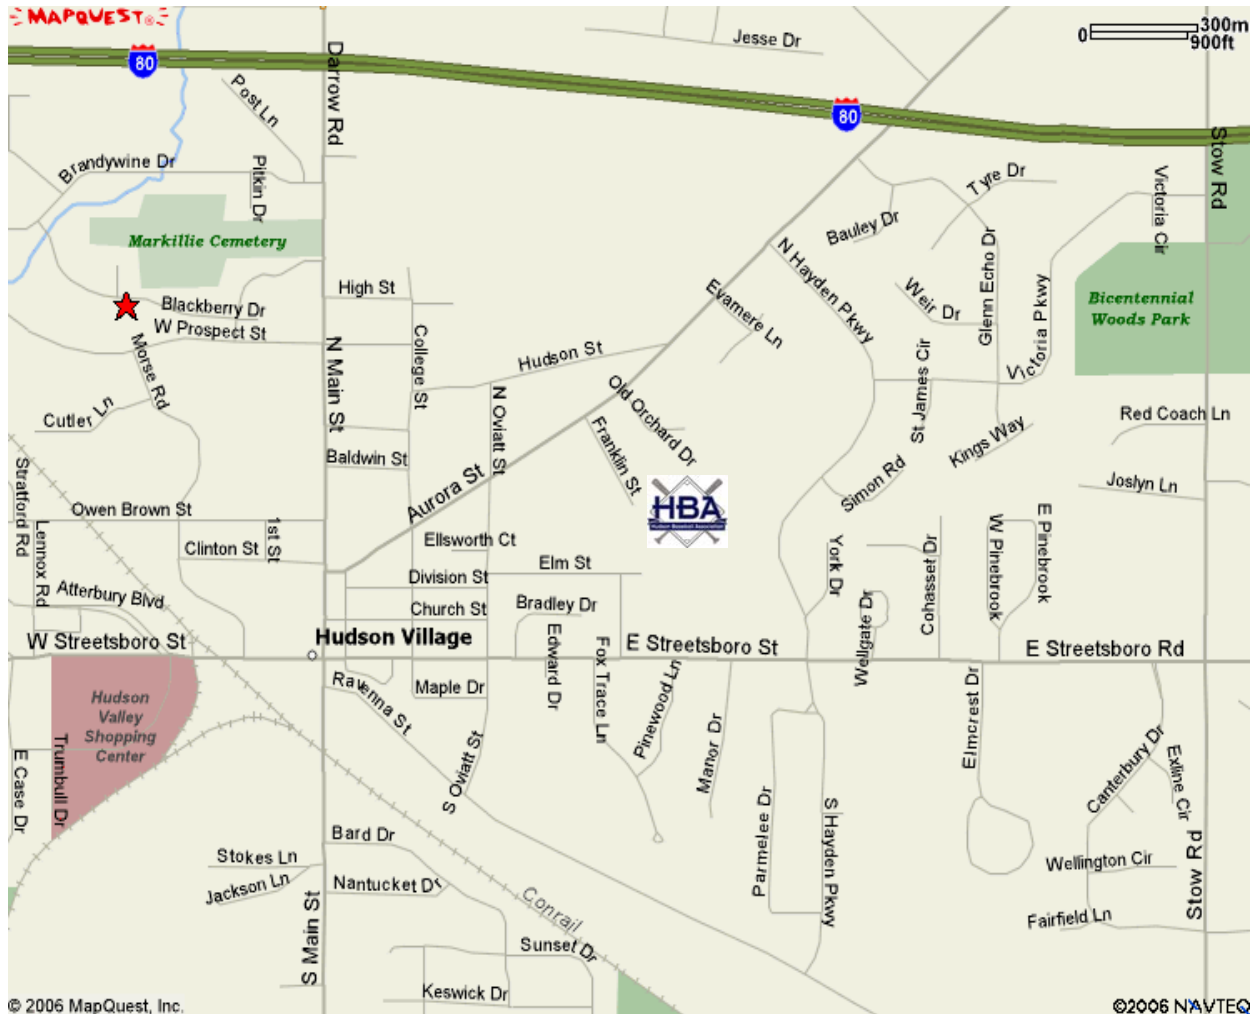

FRANKLIN AND SOSEBEE FIELDS

Take Route 8 to the exit for route 303 Hudson and Peninsula. Go east on 303 to Darrow Road (Route 91). Left on Darrow Rd. make a right at the first light (right at the clocktower (Aurora St.)). Go east on Aurora to Franklin St. Make a right onto Franklin. Follow Franklin to the fields on your left. Franklin is the first field Sosebee the second.